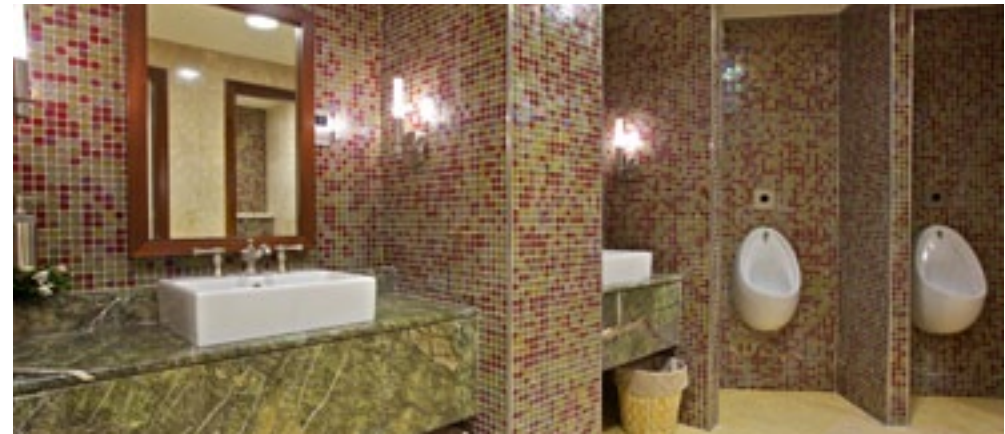

Glenbeigh

VIP LOUNGE, TERMINAL 3 ABU DHABI INTERNATIONAL AIRPORT

This lounge has become the focal point of Terminal 1 and at 2,000 square metres meets the requirements of the international traveller.